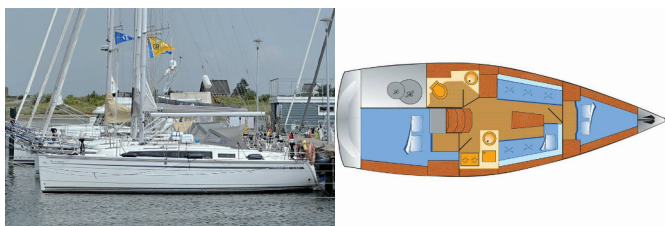

BAVARIA CRUISER 33

Claysea (2016)

BRAIN Yachting or type unknown

BRAIN Yachting • Neubaugasse 43/4 • 1070 Vienna • Austria

Phone: +43 1 435 0804

E-mail: relax@brain-yachting.com

Web: www.brain-yachting.com

Yacht Base	Heiligenhafen, Germany
Yacht ID	8152
Yacht Brands	Bavaria
Yacht Name	Claysea
Production Year	2016
Length	9.99 M
Cabins	2
Berths	4
WC	1

DECK: Anchor, Bilge pump – Mechanic, Black ball, Boat hook, Bosun's chair (Safe seat) (boatswain's chair), Cockpit table, Cockpit/stern, outside shower, Deck brush, Electric anchor windlass, Fenders, Mooring ropes, Spotlight / Headlights, Sprayhood