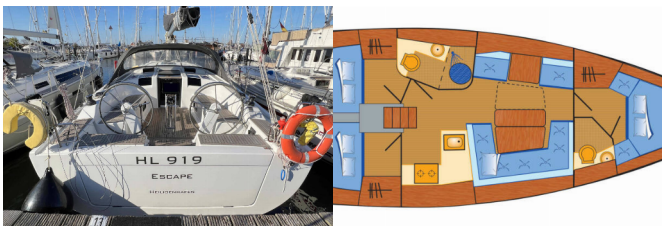

HANSE 415

Escape (2016)

BRAIN Yachting or type unknown

BRAIN Yachting • Neubaugasse 43/4 • 1070 Vienna • Austria

Phone: +43 1 435 0804

E-mail: relax@brain-yachting.com

Web: www.brain-yachting.com

Yacht Base	Heiligenhafen, Germany
Yacht ID	8150
Yacht Brands	Hanse Yachts
Yacht Name	Escape
Production Year	2016
Length	12.40 M
Cabins	3
Berths	6
WC	2

DECK: Anchor, Bilge pump - Mechanic, Black ball, Boat hook, Bosun's chair (Safe seat) (boatswain's chair), Cockpit table, Cockpit/stern, outside shower, Deck brush, Electric anchor windlass, Fenders, Mooring ropes, Spotlight / Headlights, Sprayhood