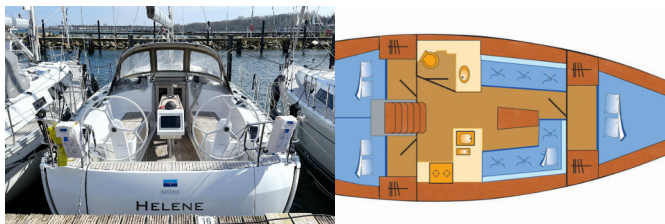

BAVARIA CRUISER 37

Helene (2015)

BRAIN Yachting or type unknown

BRAIN Yachting • Neubaugasse 43/4 • 1070 Vienna • Austria

Phone: +43 1 435 0804

E-mail: relax@brain-yachting.com

Web: www.brain-yachting.com

Yacht Base	Heiligenhafen, Germany
Yacht ID	8146
Yacht Brands	Bavaria
Yacht Name	Helene
Production Year	2015
Length	11.30 M
Cabins	3
Berths	6
WC	1

DECK: Anchor, Bilge pump – Mechanic, Black ball, Boat hook, Bosun's chair (Safe seat) (boatswain's chair), Cockpit table, Cockpit/stern, outside shower, Deck brush, Electric anchor windlass, Fenders, Mooring ropes, Spotlight / Headlights, Sprayhood

ENTERTAINMENT: Radio CD player, TV + DVD

GALLEY: Dishes, Electrical kettle, Hot water, Kitchen utensils (Galley equipment, cutlery), Oven, Stove

INTERIOR: Barometer, Clock, Coolbox

NAVIGATION: AIS, Autopilot, Binoculars, Bow thruster, Compass, Divider, nautic chart, Echosounder/Depthsounder, GPS chart plotter, Logge/Lot/Speed, Navigation/position Lights, Tablet, Triangles, Wind instrument/Anemometer

SAFETY: Automatic Inflatable Life Jacket, Fire extinguisher, First aid kit, Flashlight, Fog horn, Guard rail, Horseshoe lifebuoy, Life belts (Safety harness), Lifelines, Liferaft, Set of tools, Signal rockets and torches, Wire (shroud) cutter

SAILS: Winch

YACHT ELECTRICS: Heating, Shore connection 220 V