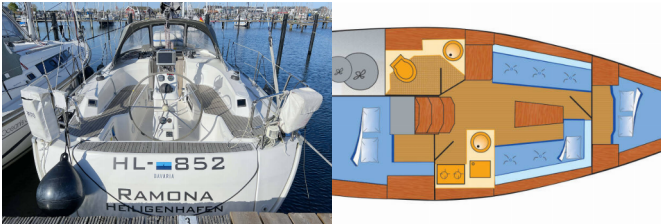

Web: [www.brain-yachting.com](http://www.brain-yachting.com)

<b>Yacht Base</b>	Heiligenhafen, Germany
<b>Yacht ID</b>	8135
<b>Yacht Brands</b>	Bavaria
<b>Yacht Name</b>	Ramona
<b>Production Year</b>	2013
<b>Length</b>	9.99 M
<b>Cabins</b>	2
<b>Berths</b>	4
<b>WC</b>	1

**DECK:** Anchor, Bilge pump - Mechanic, Black ball, Boat hook, Bosun's chair (Safe seat) (boatswain's chair), Cockpit table, Cockpit/stern, outside shower, Deck brush, Electric anchor windlass, Fenders, Mooring ropes, Spotlight / Headlights, Sprayhood

**SAILS:** Winch

**YACHT ELECTRICS:** Heating, Shore connection 220 V