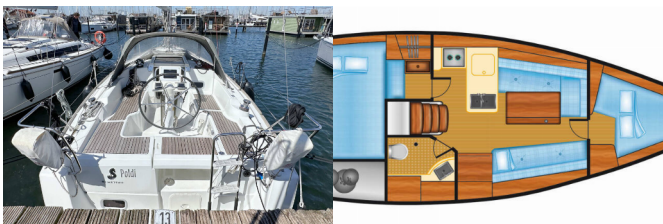

OCEANIS 31

Poldi (2011)

BRAIN Yachting or type unknown

BRAIN Yachting • Neubaugasse 43/4 • 1070 Vienna • Austria

Phone: +43 1 435 0804

E-mail: relax@brain-yachting.com

Web: www.brain-yachting.com

Yacht Base	Heiligenhafen, Germany
Yacht ID	8126
Yacht Brands	Beneteau
Yacht Name	Poldi
Production Year	2011
Length	9.66 M
Cabins	2
Berths	4
WC	1

DECK: Anchor, Bilge pump - Mechanic, Black ball, Boat hook, Bosun's chair (Safe seat) (boatswain's chair), Cockpit table, Cockpit/stern, outside shower, Deck brush, Electric anchor windlass, Fenders, Mooring ropes, Spotlight / Headlights, Sprayhood

ENTERTAINMENT: Radio CD player, TV + DVD

GALLEY: Dishes, Electrical kettle, Hot water, Kitchen utensils (Galley equipment, cutlery), Oven, Stove

INTERIOR: Barometer, Clock, Coolbox

NAVIGATION: Autopilot, Binoculars, Bow thruster, Compass, Divider, nautic chart, Echosounder/Depthsounder, GPS chart plotter, Logge/Lot/Speed, Navigation/position Lights, Triangles, Wind instrument/Anemometer

SAFETY: Automatic Inflatable Life Jacket, Fire extinguisher, First aid kit, Flashlight, Fog horn, Guard rail, Horseshoe lifebuoy, Life belts (Safety harness), Lifelines, Liferaft, Set of tools, Signal rockets and torches, Wire (shroud) cutter

SAILS: Winch

YACHT ELECTRICS: Heating, Shore connection 220 V