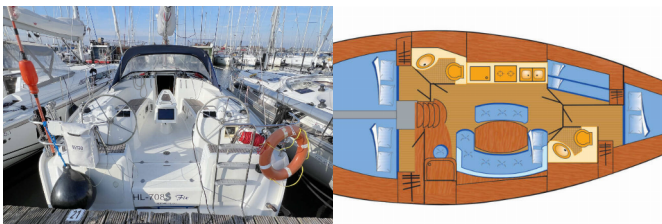

Web: [www.brain-yachting.com](http://www.brain-yachting.com)

<b>Yacht Base</b>	Heiligenhafen, Germany
<b>Yacht ID</b>	8109
<b>Yacht Brands</b>	Beneteau
<b>Yacht Name</b>	Fix
<b>Production Year</b>	2008
<b>Length</b>	13.26 M
<b>Cabins</b>	4
<b>Berths</b>	8
<b>WC</b>	2

**DECK:** Anchor, Bilge pump – Mechanic, Black ball, Boat hook, Bosun's chair (Safe seat) (boatswain's chair), Cockpit table, Cockpit/stern, outside shower, Deck brush, Electric anchor windlass, Fenders, Mooring ropes, Spotlight / Headlights, Sprayhood

**SAILS:** Winch

**YACHT ELECTRICS:** Heating, Shore connection 220 V