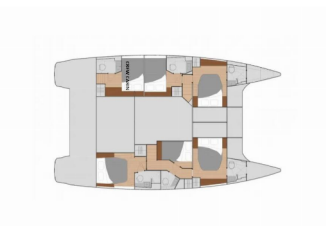

Yacht Base	Belize, Old Belize Marina , Belize
Yacht ID	8059
Yacht Brands	Fountaine Pajot
Yacht Name	Discover
Production Year	2018
Length	14.98 M
Cabins	5
Berths	10
WC	5

COMFORT: Sundeck cushions

DECK: Bimini top, Cockpit fridge, Cockpit table, Cockpit/stern, outside shower, Davit, Dinghy with outboard engine, Flybridge, Grill/Barbecue/Plancha, Teak cockpit

INTERIOR: Electric toilet

YACHT ELECTRICS: 110V socket, Air Conditioning, Generator, Inverter, Shore power connection, Solar panels, USB sockets, Watermaker - desalinator

PRICE AND AVAILABILITY

Fountaine Pajot Saba 50 Quintet Discover (2018)