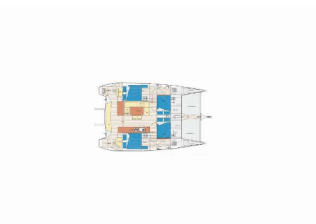

ISLAND SPIRIT 38

Island Breeze (2016)

BRAIN Yachting Image not found or type unknown

BRAIN Yachting • Neubaugasse 43/4 • 1070 Vienna • Austria

Phone: +43 1 435 0804

E-mail: relax@brain-yachting.com

Web: www.brain-yachting.com

Yacht Base	Thailand, Koh Chang, Thailand
Yacht ID	7928
Yacht Brands	Island Spirit Yachts
Yacht Name	Island Breeze
Production Year	2016
Length	11.58 M
Cabins	4
Berths	8
Max Persons	8
WC	2

COMFORT: Bed linen, Blankets, Pillows, Sheets, Shower towels, Towels