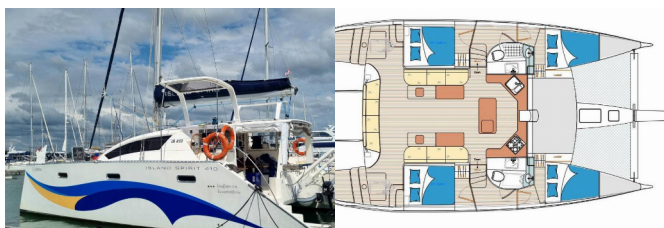

Web: [www.brain-yachting.com](http://www.brain-yachting.com)

<b>Yacht Base</b>	Phuket, Yacht Haven Marina, Thailand
<b>Yacht ID</b>	7920
<b>Yacht Brands</b>	Island Spirit Yachts
<b>Yacht Name</b>	Melinda Jane
<b>Production Year</b>	2019
<b>Length</b>	12.63 M
<b>Cabins</b>	4
<b>Berths</b>	8 + 1
<b>WC</b>	2