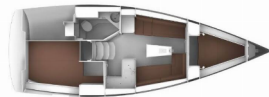

Yacht Base	Marina Zadar (ex. Tankercomerc), Croatia
Yacht ID	790
Yacht Brands	Bavaria
Yacht Name	Saga
Production Year	2017
Length	9.99 M
Cabins	2
Berths	4 + 2
Max Persons	7
WC	1

COMFORT: Bed linen, Cockpit cushions

DECK: Anchor line, Anchor swivel, Bathing platform, Bimini top, Black ball, Black conus, Boat hook, Bosun's chair (Safe seat) (boatswain's chair), Canister for water, Cockpit table, Cockpit/stern, outside shower, Dinghy, Dinghy (byboat) pump, Electric anchor windlass, Fenders, Gangway, Hawser, Impeller, V-belt, oilfilter, Jerry cans for diesel, Main anchor, Mooring ropes, Plastic bucket, Repair box for dinghy, Round/globular fender, Spare anchor (Reserve, Auxiliary anchor), Spotlight / Headlights, Sprayhood, Spring line, Teak cockpit, Water hose