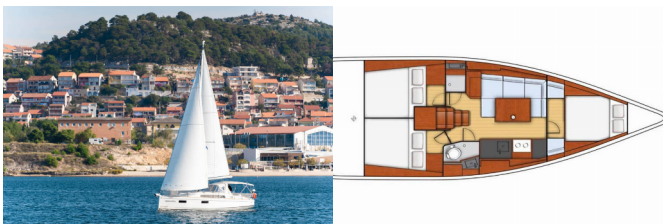

OCEANIS 38

Aphrodite (2018)

BRAIN Yachting or type unknown

BRAIN Yachting • Neubaugasse 43/4 • 1070 Vienna • Austria

Phone: +43 1 435 0804

E-mail: relax@brain-yachting.com

Web: www.brain-yachting.com

Yacht Base	Marina Mandalina, Sibenik, Croatia
Yacht ID	785
Yacht Brands	Beneteau
Yacht Name	Aphrodite
Production Year	2018
Length	11.50 M
Cabins	3
Berths	6 + 1
Max Persons	6
WC	1

COMFORT: Bed linen

DECK: Anchor line, Bathing platform, Bimini top, Boat hook, Bosun's chair (Safe seat) (boatswain's chair), Canister for water, Cockpit table with light, Cockpit/stern, outside shower, Dinghy, Dinghy (byboat) pump, Electric anchor windlass, Fenders, Gangway, Jerry cans for diesel, Main anchor, Mooring ropes, Plastic bucket, Repair box for dinghy, Round/globular fender, Spare anchor (Reserve, Auxiliary anchor), Spotlight / Headlights, Sprayhood, Teak cockpit, Water hose