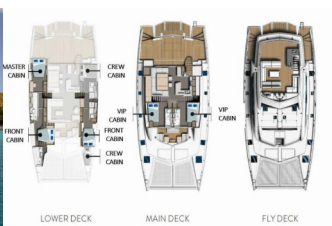

Web: [www.brain-yachting.com](http://www.brain-yachting.com)

<b>Yacht Base</b>	Seychelles, Eden Island Marina, Seychelles
<b>Yacht ID</b>	7797
<b>Yacht Brands</b>	Leopard
<b>Yacht Name</b>	Between
<b>Production Year</b>	2018
<b>Length</b>	17.55 M
<b>Cabins</b>	5 + 2
<b>Berths</b>	10 + 3
<b>Max Persons</b>	10
<b>WC</b>	5 + 2

**COMFORT:** Bed linen, Cockpit cushions, Towels

**DECK:** Anchor Delta, Anchor winch remote control, Bathing platform, Bilge pump - Mechanic, Cockpit fridge, Cockpit table, Cockpit/stern, outside shower, Dinghy with outboard engine, Electric anchor windlass, Flybridge, Grill/Barbecue/Plancha, Hard Top Bimini, LED outdoor ambient lights, Rail openings both sides, Spare anchor (Reserve, Auxiliary anchor), Sprayhood, Spring cleats, Swimming ladder, Teak cockpit, Teak deck

**INTERIOR:** Curtains, Electric fans, Electric fans in cabins, Electric toilet, Teak interior, Washing machine

**NAVIGATION:** AIS, Autopilot, Bow thruster, Compass, Echosounder/Depthsounder, GPS chart plotter - cockpit, LED Navigation lights, Log/speed instrument, Radar, Tridata, Wind instrument/Anemometer