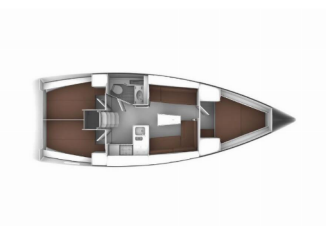

BAVARIA CRUISER 37

Lupe (2018)

BRAIN Yachting or type unknown

BRAIN Yachting • Neubaugasse 43/4 • 1070 Vienna • Austria

Phone: +43 1 435 0804

E-mail: relax@brain-yachting.com

Web: www.brain-yachting.com

Yacht Base	Marina Zadar (ex. Tankerkomerc), Croatia
Yacht ID	766
Yacht Brands	Bavaria
Yacht Name	Lupe
Production Year	2018
Length	11.30 M
Cabins	3
Berths	6 + 2
WC	1

DECK: Bathing platform, Bilge pump - Mechanic, Bimini top, Boat hook, Bosun's chair (Safe seat) (boatswain's chair), Cockpit light, Cockpit table, Cockpit/stern, outside shower, Dinghy, Electric anchor windlass, Fenders, Jerry cans for diesel, Main anchor, Mooring ropes, Plastic bucket, Spare anchor (Reserve, Auxiliary anchor), Sprayhood, Teak cockpit, Water hose