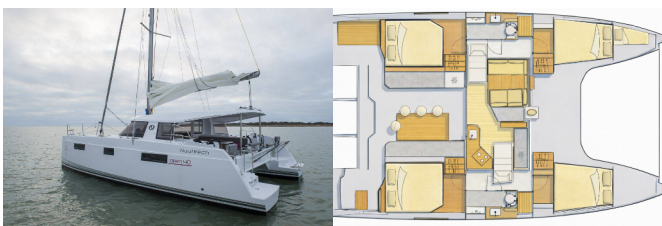

Web: [www.brain-yachting.com](http://www.brain-yachting.com)

<b>Yacht Base</b>	Marina Punat, Krk, Croatia
<b>Yacht ID</b>	7492
<b>Yacht Brands</b>	Nautitech
<b>Yacht Name</b>	Motus
<b>Production Year</b>	2025
<b>Length</b>	11.98 M
<b>Cabins</b>	4 + 1
<b>Berths</b>	8 + 1
<b>Max Persons</b>	10
<b>WC</b>	2