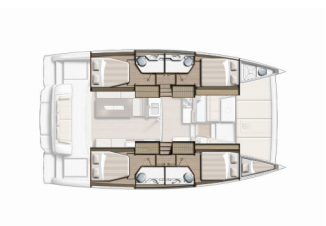

BALI 4.2

Zinfandel (2025)

BRAIN Yachting or type unknown

BRAIN Yachting • Neubaugasse 43/4 • 1070 Vienna • Austria

Phone: +43 1 435 0804

E-mail: relax@brain-yachting.com

Web: www.brain-yachting.com

Yacht Base	Marina Pirovac, Croatia
Yacht ID	7476
Yacht Brands	Catana
Yacht Name	Zinfandel
Production Year	2025
Length	12.85 M
Cabins	4 + 1
Berths	8 + 2 + 1
WC	4 + 1

COMFORT: Fly deck with cushions and mattresses, Forward cockpit cushions, Helmsman seat cushions

DECK: Bimini Top - Mini, Cockpit/stern, outside shower, Davit, Dinghy, Electric anchor windlass, Grill/Barbecue/Plancha, Pulpit seat, Seats for aft bench, Spring cleats, Swimming ladder

ENTERTAINMENT: Fusion radio

GALLEY: Freezer, Oven, Refrigerator

INTERIOR: Convertible table in salon, Electric fans, Electric toilet, Indirect lighting in cabins and salon

NAVIGATION: AIS, Autopilot, Compass, GPS chart plotter, Pilot book