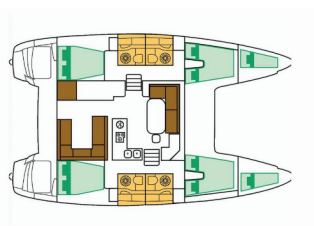

| | |
|------------------------|----------------------------|
| Yacht Base | Marina Punat, Krk, Croatia |
| Yacht ID | 7387 |
| Yacht Brands | Lagoon |
| Yacht Name | Independent I |
| Production Year | 2018 |
| Length | 11.97 M |
| Cabins | 4 + 2 |
| Berths | 8 + 2 + 2 |
| Max Persons | 12 |
| WC | 4 |

ADDITIONAL: Flag

COMFORT: Bed linen, Blankets, Cockpit cushions, Pillows

DECK: Bimini top, Cockpit fridge, Cockpit table, Cockpit/stern, outside shower, Davit, Dinghy, Electric anchor windlass, Fenders, Gangway, Main anchor, Mooring ropes, Swimming ladder, Water hose