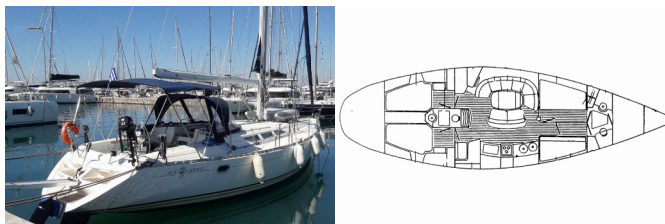

# SUN ODYSSEY 47

Sweet Sue II (1993)

BRAIN Yachting or type unknown

**BRAIN Yachting • Neubaugasse 43/4 • 1070 Vienna • Austria**

Phone: +43 1 435 0804

E-mail: [relax@brain-yachting.com](mailto:relax@brain-yachting.com)

Web: [www.brain-yachting.com](http://www.brain-yachting.com)

<b>Yacht Base</b>	Athens, Alimos Marina, Greece
<b>Yacht ID</b>	736
<b>Yacht Brands</b>	Jeanneau
<b>Yacht Name</b>	Sweet Sue II
<b>Production Year</b>	1993
<b>Length</b>	14.40 M
<b>Cabins</b>	4
<b>Berths</b>	8 + 2
<b>WC</b>	2