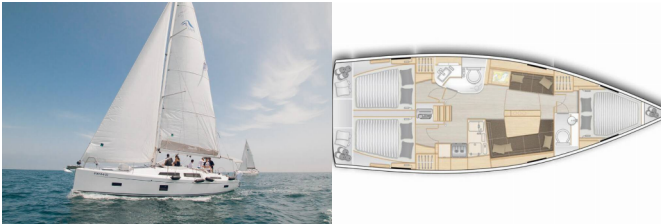

Web: [www.brain-yachting.com](http://www.brain-yachting.com)

<b>Yacht Base</b>	Denia, Marina De Dénia, Spain
<b>Yacht ID</b>	7353
<b>Yacht Brands</b>	Hanse Yachts
<b>Yacht Name</b>	Lady Marga
<b>Production Year</b>	2022
<b>Length</b>	11.40 M
<b>Cabins</b>	3
<b>Berths</b>	6
<b>Max Persons</b>	6
<b>WC</b>	2

**COMFORT:** Bed linen, Outside cushions, Pillows, Sundeck cushions

**DECK:** Deck brush, Dinghy, Fenders, Outboard engine, Plastic bucket, Spotlight / Headlights, Swimming ladder, Water hose

**ENTERTAINMENT:** Radio