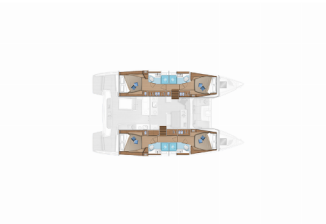

LAGOON 46

Manta Maris (2023)

BRAIN Yachting or type unknown

BRAIN Yachting • Neubaugasse 43/4 • 1070 Vienna • Austria

Phone: +43 1 435 0804

E-mail: relax@brain-yachting.com

Web: www.brain-yachting.com

Yacht Base	Pula, ACI Marina Pomer, Croatia
Yacht ID	7312
Yacht Brands	Lagoon
Yacht Name	Manta Maris
Production Year	2023
Length	13.99 M
Cabins	4 + 2
Berths	8 + 2 + 2
WC	4

COMFORT: Cockpit cushions

DECK: Anchor line, Anchor swivel, Bimini top, Black ball, Black conus, Boat hook, Bosun's chair (Safe seat) (boatswain's chair), Chairs, Cockpit full tent, Cockpit/stern, outside shower, Davit, Dinghy, Dinghy (byboat) pump, Electric anchor windlass, Fenders, Gangway, Hawser, Main anchor, Mooring ropes, Plastic bucket, Remote control for anchor winch with chain counter at helm, Repair box for dinghy, Round/globular fender, Spare anchor (Reserve, Auxiliary anchor), Sprayhood, Spring line, Teak cockpit, Water hose

SAILS: Electric winch, Lazy bag, Lazy jacks

YACHT ELECTRICS: Battery charger, Heating, Inverter, Shore connection 220 V, Solar panels, USB sockets

PRICE AND AVAILABILITY

Lagoon 46 Manta Maris (2023)

BRAIN Yachting