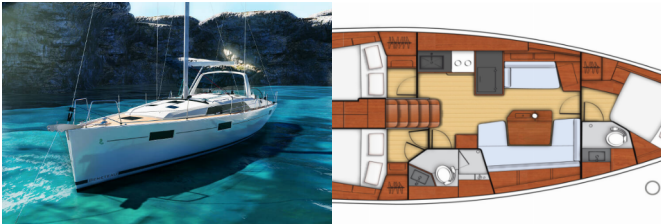

OCEANIS 41.1

Theresa (2019)

BRAIN Yachting or type unknown

BRAIN Yachting • Neubaugasse 43/4 • 1070 Vienna • Austria

Phone: +43 1 435 0804

E-mail: relax@brain-yachting.com

Web: www.brain-yachting.com

Yacht Base	Sicily, Portorosa, Italy
Yacht ID	7268
Yacht Brands	Beneteau
Yacht Name	Theresa
Production Year	2019
Length	12.43 M
Cabins	3
Berths	6 + 2
WC	2

COMFORT: Bed linen, Blankets, Cockpit cushions, Pillows, Towels

DECK: Anchor with chain, Bilge pump - Mechanic, Bimini top, Boat hook, Bosun's chair (Safe seat) (boatswain's chair), Cockpit/stern, outside shower, Deck brush, Electric anchor windlass, Fenders, Fuel funnel, Gangway, Mooring ropes, Plastic bucket, Spare anchor (Reserve, Auxiliary anchor), Sprayhood, Swimming ladder, Tender, Water hose, Winch handles

ENTERTAINMENT: CD player, Fins, Outdoor speakers

GALLEY: Coffee machine, Gas bottles, Hot water, Kitchen utensils (Galley equipment, cutlery), Oven, Refrigerator, Stove

INTERIOR: Barometer, Clock, Table

NAVIGATION: Autopilot, Binoculars, Compass, Echosounder/Depthsounder, GPS chart plotter, Hand bearing compass, Log, Pilot book, Radar reflector, Wind instrument/Anemometer

SAFETY: Buoyant smoke signal, Distress flare box, Emergency tiller, Fire extinguisher, First aid kit, Fog horn, Horseshoe lifebuoy, Life belts (Safety harness), Life jackets, Liferaft, Repair kit, Torch, VHF radio

YACHT ELECTRICS: Battery charger, Bilge pump - Electric, Shore power cable