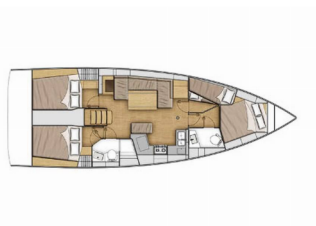

Web: [www.brain-yachting.com](http://www.brain-yachting.com)

<b>Yacht Base</b>	Procida, Italy
<b>Yacht ID</b>	7256
<b>Yacht Brands</b>	Beneteau
<b>Yacht Name</b>	Lilibet
<b>Production Year</b>	2023
<b>Length</b>	12.87 M
<b>Cabins</b>	4
<b>Berths</b>	8 + 2
<b>WC</b>	2

**COMFORT:** Bed linen, Blankets, Cockpit cushions, Pillows, Towels

**DECK:** Anchor with chain, Bilge pump - Mechanic, Bimini top, Boat hook, Bosun's chair (Safe seat) (boatswain's chair), Cockpit/stern, outside shower, Deck brush, Electric anchor windlass, Fenders, Fuel funnel, Gangway, Mooring ropes, Plastic bucket, Spare anchor (Reserve, Auxiliary anchor), Sprayhood, Swimming ladder, Tender, Water hose, Winch handles