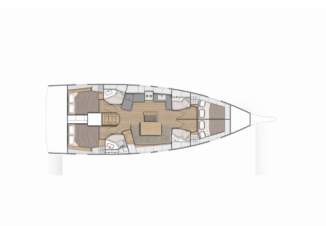

OCEANIS 46.1

Elisa (2019)

BRAIN Yachting or type unknown

BRAIN Yachting • Neubaugasse 43/4 • 1070 Vienna • Austria

Phone: +43 1 435 0804

E-mail: relax@brain-yachting.com

Web: www.brain-yachting.com

Yacht Base	Procida, Italy
Yacht ID	7234
Yacht Brands	Beneteau
Yacht Name	Elisa
Production Year	2019
Length	14.60 M
Cabins	4
Berths	8 + 2
WC	4

COMFORT: Bed linen, Blankets, Cockpit cushions, Pillows, Towels

DECK: Anchor with chain, Bilge pump - Mechanic, Bimini top, Boat hook, Bosun's chair (Safe seat) (boatswain's chair), Cockpit/stern, outside shower, Deck brush, Electric anchor windlass, Fenders, Fuel funnel, Gangway, Mooring ropes, Plastic bucket, Spare anchor (Reserve, Auxiliary anchor), Sprayhood, Swimming ladder, Tender, Water hose, Winch handles