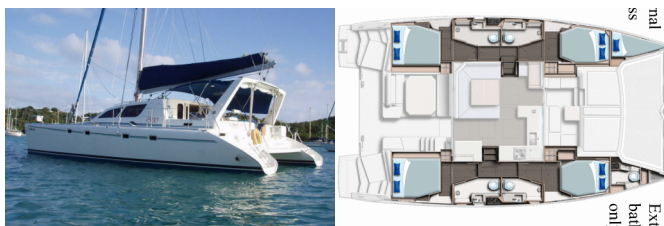

Web: [www.brain-yachting.com](http://www.brain-yachting.com)

<b>Yacht Base</b>	Procida, Italy
<b>Yacht ID</b>	7229
<b>Yacht Brands</b>	Leopard
<b>Yacht Name</b>	Lady Lety
<b>Production Year</b>	2023
<b>Length</b>	13.72 M
<b>Cabins</b>	4 + 1
<b>Berths</b>	8 + 2 + 1
<b>WC</b>	4 + 1

**COMFORT:** Pillows

**DECK:** Anchor with chain, Bilge pump - Mechanic, Bimini top, Boat hook, Bosun's chair (Safe seat) (boatswain's chair), Deck brush, Electric anchor windlass, Fenders, Flybridge, Fuel funnel, Gangway, Mooring ropes, Outboard engine, Plastic bucket, Spare anchor (Reserve, Auxiliary anchor), Swimming ladder, Tender, Water hose, Winch handles