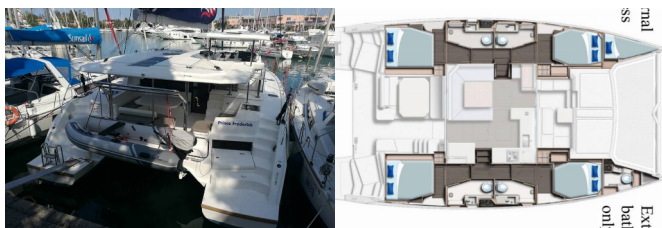

Yacht Base	Sardinia, Cannigione, Italy
Yacht ID	7216
Yacht Brands	Leopard
Yacht Name	Prince Frederick
Production Year	2019
Length	13.72 M
Cabins	4 + 1
Berths	8 + 2 + 1
WC	4 + 1

COMFORT: Pillows

DECK: Anchor with chain, Bilge pump - Mechanic, Boat hook, Bosun's chair (Safe seat) (boatswain's chair), Deck brush, Electric anchor windlass, Fenders, Fuel funnel, Gangway, Hard Top Bimini, Mooring ropes, Plastic bucket, Spare anchor (Reserve, Auxiliary anchor), Swimming ladder, Tender, Water hose, Winch handles