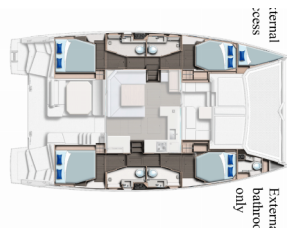

LEOPARD 45

Dou Reve V (2022)

BRAIN Yachting or type unknown

BRAIN Yachting • Neubaugasse 43/4 • 1070 Vienna • Austria

Phone: +43 1 435 0804

E-mail: relax@brain-yachting.com

Web: www.brain-yachting.com

Yacht Base	Sardinia, Cannigione, Italy
Yacht ID	7215
Yacht Brands	Leopard
Yacht Name	Dou Reve V
Production Year	2022
Length	13.72 M
Cabins	4 + 1
Berths	8 + 2 + 1
WC	4 + 1

COMFORT: Pillows

DECK: Anchor with chain, Bilge pump - Mechanic, Bimini top, Boat hook, Bosun's chair (Safe seat) (boatswain's chair), Deck brush, Electric anchor windlass, Fenders, Flybridge, Fuel funnel, Gangway, Mooring ropes, Outboard engine, Plastic bucket, Spare anchor (Reserve, Auxiliary anchor), Swimming ladder, Tender, Water hose, Winch handles

ENTERTAINMENT: CD player, Fins, Outdoor speakers

GALLEY: Coffee machine, Gas bottles, Hot water, Kitchen utensils (Galley equipment, cutlery), Oven, Refrigerator, Stove

INTERIOR: Barometer, Clock, Water Purifier

NAVIGATION: Autopilot, Binoculars, Echosounder/Depthsounder, GPS chart plotter, Hand bearing compass, Log, Nautical charts, Pilot book, Radar reflector, Wind instrument/Anemometer

SAFETY: Buoyant smoke signal, Distress flare box, Emergency tiller, Fire extinguisher, First aid kit, Fog horn, Horseshoe lifebuoy, Life belts (Safety harness), Life jackets, Liferaft, Repair kit, Torch, VHF radio

SAILS: Electric winch

YACHT ELECTRICS: Air Conditioning, Bilge pump - Electric, Generator, Inverter, Solar panels, Watermaker - desalinator