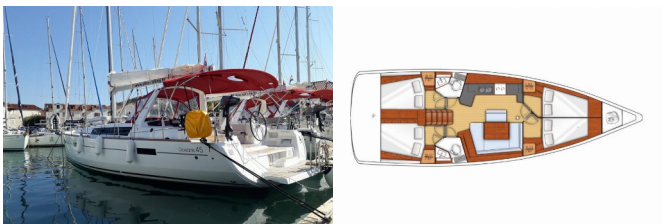

OCEANIS 45

Parija II (2017)

BRAIN Yachting or type unknown

BRAIN Yachting • Neubaugasse 43/4 • 1070 Vienna • Austria

Phone: +43 1 435 0804

E-mail: relax@brain-yachting.com

Web: www.brain-yachting.com

Yacht Base	ACI Marina Split, Croatia
Yacht ID	719
Yacht Brands	Beneteau
Yacht Name	Parija II
Production Year	2017
Length	13.85 M
Cabins	4
Berths	8 + 2
WC	2

COMFORT: Bed linen, Cockpit cushions, Towels

DECK: Anchor chain counter, Bathing platform, Bilge pump - Mechanic, Bimini top, Bosun's chair (Safe seat) (boatswain's chair), Cockpit table, Cockpit/stern, outside shower, Dinghy, Electric anchor windlass, Fenders, Gangway, Sprayhood, Teak cockpit, Teak seats in cockpit