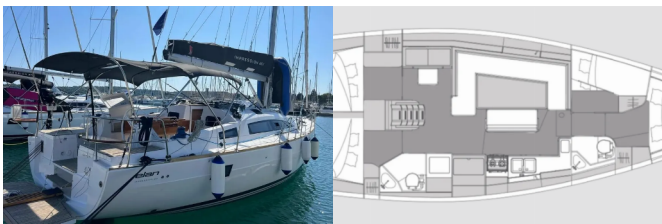

ELAN IMPRESSION 45.1

Josi (2022)

BRAIN Yachting or type unknown

BRAIN Yachting • Neubaugasse 43/4 • 1070 Vienna • Austria

Phone: +43 1 435 0804

E-mail: relax@brain-yachting.com

Web: www.brain-yachting.com

DECK: Bimini top, Cockpit fridge, Cockpit/stern, outside shower, Dinghy, Electric anchor windlass, Grill/Barbecue/Plancha, Sprayhood

ENTERTAINMENT: Outdoor speakers

GALLEY: Hot water, Refrigerator

NAVIGATION: Autopilot, Echosounder/Depthsounder, GPS chart plotter - cockpit, Wind instrument/Anemometer

SAFETY: Liferaft, VHF radio

YACHT ELECTRICS: Air Conditioning, Heating

Yacht Base Marina Mandalina, Sibenik, Croatia

Yacht ID 7167

Yacht Brands Elan Marine

Yacht Name Josi

Production Year 2022

Length 13.51 M

Cabins 4 + 1

Berths 8 + 2 + 1

WC 2 + 1