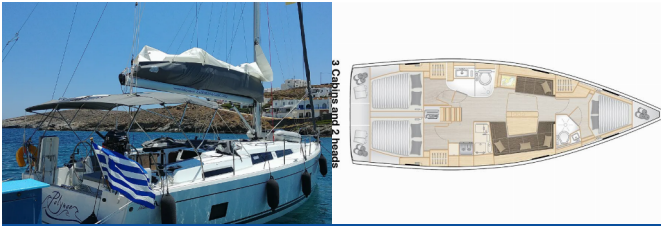

HANSE 418

Polynoe (2021)

BRAIN Yachting or type unknown

BRAIN Yachting • Neubaugasse 43/4 • 1070 Vienna • Austria

Phone: +43 1 435 0804

E-mail: relax@brain-yachting.com

Web: www.brain-yachting.com

Yacht Base Lavrion – Olympic Marine,
Greece

Yacht ID 7075

Yacht Brands Hanse Yachts

Yacht Name Polynoe

Production Year 2021

Length 12.40 M

Cabins 3

Berths 6 + 2

WC 2

COMFORT: Cockpit cushions, Sun mattresses

DECK: Bathing platform, Bimini top, Cockpit/stern, outside shower, Dinghy, Electric anchor windlass, Gangway, Sprayhood, Swimming ladder, Teak cockpit

ENTERTAINMENT: Radio, Snorkeling equipment, Underwater lights

GALLEY: Kitchen utensils (Galley equipment, cutlery), Refrigerator

INTERIOR: Convertible table in salon, Electric fans in cabins, Hatch shades

NAVIGATION: Autopilot, Bow thruster, Depthsounder, GPS, GPS chart plotter – cockpit

SAFETY: VHF radio

YACHT ELECTRICS: 220V socket, Inverter, Solar panels