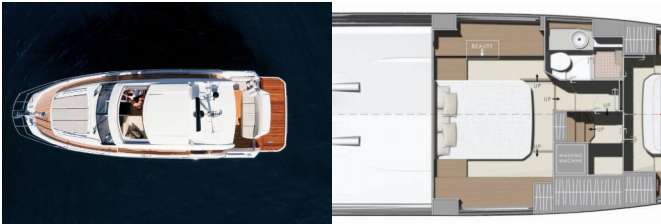

# PRESTIGE 420S

Majabell II (2022)

BRAIN Yachting Image not found or type unknown

**BRAIN Yachting • Neubaugasse 43/4 • 1070 Vienna • Austria**

Phone: +43 1 435 0804

E-mail: [relax@brain-yachting.com](mailto:relax@brain-yachting.com)

Web: [www.brain-yachting.com](http://www.brain-yachting.com)

<b>Yacht Base</b>	ACI Marina Trogir, Croatia
<b>Yacht ID</b>	7015
<b>Yacht Brands</b>	Jeanneau
<b>Yacht Name</b>	Majabell II
<b>Production Year</b>	2022
<b>Length</b>	13.06 M
<b>Cabins</b>	2
<b>Berths</b>	4 + 2
<b>Max Persons</b>	6
<b>WC</b>	1

**COMFORT:** Bed linen, Blankets, Mosquito nets, Pillows, Sundeck cushions, Sunshades

**DECK:** Anchor Delta, Anchor with chain, Bathing platform, Bilge pump - Mechanic, Bimini top, Bow pulpit, Cockpit/stern, outside shower, Compressor, Deck tent, Dinghy, Electric anchor windlass, Electric outboard engine, Fenders, Flybridge, Hydraulic gangway, Hydraulic lifting swimming platform, Main anchor, Main Deck Compass, Mooring ropes, Remote control for anchor winch with chain counter at helm, Ropes, Spare anchor (Reserve, Auxiliary anchor), Sprayhood, Sun tent/cover, Teak cockpit, Teak deck