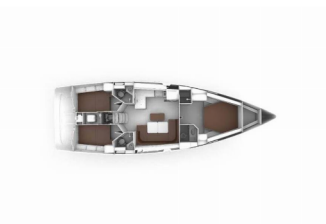

# BAVARIA CRUISER 46 STYLE

Elea (2025)

BRAIN Yachting or type unknown

**BRAIN Yachting • Neubaugasse 43/4 • 1070 Vienna • Austria**

Phone: +43 1 435 0804

E-mail: [relax@brain-yachting.com](mailto:relax@brain-yachting.com)

Web: [www.brain-yachting.com](http://www.brain-yachting.com)

<b>Yacht Base</b>	Göcek, Turkey
<b>Yacht ID</b>	7003
<b>Yacht Brands</b>	Bavaria
<b>Yacht Name</b>	Elea
<b>Production Year</b>	2025
<b>Length</b>	14.27 M
<b>Cabins</b>	3
<b>Berths</b>	6
<b>Max Persons</b>	6
<b>WC</b>	3

**COMFORT:** Cockpit cushions

**DECK:** Anchor swivel, Bimini top, Black ball, Black conus, Boat hook, Bosun's chair (Safe seat) (boatswain's chair), Cockpit table, Cockpit/stern, outside shower, Davit, Dinghy, Electric anchor windlass, Fenders, Gangway, Main anchor, Mooring ropes, Spare anchor (Reserve, Auxiliary anchor), Sprayhood, Spring line, Teak cockpit, Water hose