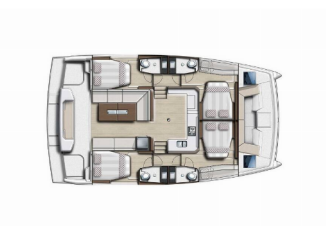

BALI CATSPACE

Danae (2025)

[BRAIN Yachting](#) or type unknown

BRAIN Yachting • Neubaugasse 43/4 • 1070 Vienna • Austria

Phone: +43 1 435 0804

E-mail: relax@brain-yachting.com

Web: www.brain-yachting.com

COMFORT: Bedlinen and towels, Cockpit cushions

DECK: Bimini top, Cockpit table, Cockpit/stern, outside shower, Dinghy, Gangway, Outboard engine, Swimming ladder

ENTERTAINMENT: Snorkeling equipment

GALLEY: Hot water, Kitchen utensils (Galley equipment, cutlery), Refrigerator

INTERIOR: Convertible table in salon

NAVIGATION: Autopilot, GPS chart plotter, Wind/speed/depth instruments

SAFETY: Liferaft, Safety equipment, VHF radio

Yacht Base Lefkas, Perigiali, Greece

Yacht ID 6987

Yacht Brands Catana

Yacht Name Danae

Production Year 2025

Length 12.31 M

Cabins 4

Berths 10 + 2

WC 4