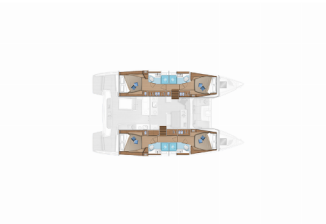

LAGOON 46

Corfu (2024)

BRAIN Yachting or type unknown

BRAIN Yachting • Neubaugasse 43/4 • 1070 Vienna • Austria

Phone: +43 1 435 0804

E-mail: relax@brain-yachting.com

Web: www.brain-yachting.com

Yacht Base	Corfu, Benitses Port Yacht Marina, Greece
Yacht ID	6986
Yacht Brands	Lagoon
Yacht Name	Corfu
Production Year	2024
Length	13.99 M
Cabins	4 + 2
Berths	8 + 2
Max Persons	10
WC	4 + 1

COMFORT: Bedlinen and towels, Blankets, Cockpit cushions, Deck cushions, Pillows, Sheets

DECK: Anchor with chain, Bimini top, Black ball, Black conus, Boat hook, Bosun's chair (Safe seat) (boatswain's chair), Cockpit fridge, Cockpit table, Cockpit/stern, outside shower, Deck brush, Dinghy, Dinghy (byboat) pump, Electric anchor windlass, Fenders, Flybridge, Fuel funnel, Hydraulic gangway, Jerry cans for diesel, Jerry cans for fuel, Mooring ropes, Outboard engine, Plastic bucket, Repair box for dinghy, Reserve motor oil, Ropes, Spare anchor (Reserve, Auxiliary anchor), Swimming ladder, Water hose, Winch handles