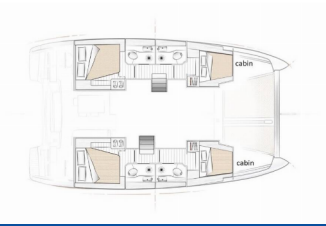

EXCESS 12

Kiss Me Twice (2020)

BRAIN Yachting or type unknown

BRAIN Yachting • Neubaugasse 43/4 • 1070 Vienna • Austria

Phone: +43 1 435 0804

E-mail: relax@brain-yachting.com

Web: www.brain-yachting.com

Yacht Base	Trogir, Yachtclub Seget (Marina Baotić), Croatia
Yacht ID	6915
Yacht Brands	Excess
Yacht Name	Kiss Me Twice
Production Year	2020
Length	11.81 M
Cabins	4 + 2
Berths	8 + 2 + 2
WC	4 + 1

ADDITIONAL: Flag

COMFORT: Blankets, Pillows, Sheets

DECK: Anchor with chain, Bilge pump - Mechanic, Boat hook, Canister for water, Cockpit table, Cockpit/stern, outside shower, Deck brush, Dinghy, Electric anchor windlass, Fenders, Floating rope, Gangway, Jerry cans for diesel, Mooring ropes, Round/globular fender, Spare anchor (Reserve, Auxiliary anchor), Water hose, Winch handles