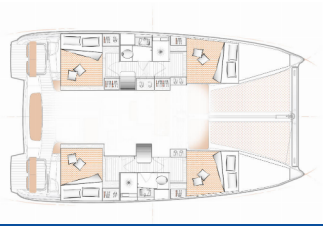

Yacht Base	Preveza, Main Port, Greece
Yacht ID	6914
Yacht Brands	Excess
Yacht Name	One Dance
Production Year	2025
Length	11.42 M
Cabins	4 + 2
Berths	8 + 2 + 2
WC	2 + 1

COMFORT: Bed linen, Blankets, Cockpit cushions, Pillows, Towels