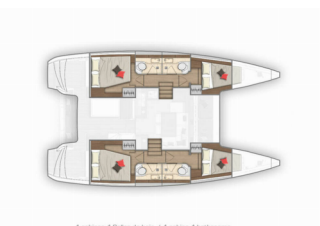

LAGOON 40

Sailor Moon (2020)

BRAIN Yachting or type unknown

BRAIN Yachting • Neubaugasse 43/4 • 1070 Vienna • Austria

Phone: +43 1 435 0804

E-mail: relax@brain-yachting.com

Web: www.brain-yachting.com

Yacht Base	Dubrovnik, Komolac, ACI Marina Dubrovnik, Croatia
Yacht ID	6874
Yacht Brands	Lagoon
Yacht Name	Sailor Moon
Production Year	2020
Length	11.74 M
Cabins	4 + 2
Berths	8 + 2 + 2
WC	4

COMFORT: Bed linen, Cockpit cushions, Towels

DECK: Bimini top, Cockpit table, Cockpit/stern, outside shower, Dinghy, Electric anchor windlass, Gangway, Outboard engine, Sprayhood, Teak cockpit

ENTERTAINMENT: Mobile phone, Outdoor speakers, Radio CD player, USB, Bluetooth, TV, Wi-Fi Internet