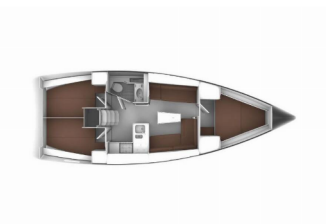

BAVARIA CRUISER 37

Astravi (2014)

[BRAIN Yachting](#) or type unknown

BRAIN Yachting • Neubaugasse 43/4 • 1070 Vienna • Austria

Phone: +43 1 435 0804

E-mail: relax@brain-yachting.com

Web: www.brain-yachting.com

Yacht Base	Pula, Marina Polesana, Croatia
Yacht ID	6847
Yacht Brands	Bavaria
Yacht Name	Astravi
Production Year	2014
Length	11.30 M
Cabins	3
Berths	6 + 1
Max Persons	7
WC	1

COMFORT: Cockpit cushions

DECK: Bathing platform, Bimini top, Cockpit/stern, outside shower, Dinghy, Electric anchor windlass, Gangway, Sprayhood

ENTERTAINMENT: CD player, Outdoor speakers

GALLEY: Hot water, Kitchen utensils (Galley equipment, cutlery), Refrigerator

NAVIGATION: Autopilot, Bow thruster, Cockpit control panel, Complete navigation equipment, GPS chart plotter, Wind instrument/Anemometer

SAFETY: GMDSS - Global Maritime Distress and Safety System, Life jackets, Liferaft, Safety equipment

YACHT ELECTRICS: 220V socket, Battery charger, Bilge pump - Electric, Inverter, Solar panels