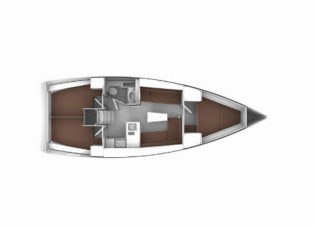

Web: [www.brain-yachting.com](http://www.brain-yachting.com)

<b>Yacht Base</b>	Pula, Marina Polesana, Croatia
<b>Yacht ID</b>	6846
<b>Yacht Brands</b>	Bavaria
<b>Yacht Name</b>	Polo
<b>Production Year</b>	2015
<b>Length</b>	11.30 M
<b>Cabins</b>	3
<b>Berths</b>	6 + 2
<b>WC</b>	1

**COMFORT:** Cockpit cushions

**DECK:** Bimini top, Cockpit table, Cockpit/stern, outside shower, Dinghy, Electric anchor windlass, Fenders, Main anchor, Mooring ropes, Spare anchor (Reserve, Auxiliary anchor), Sprayhood, Teak cockpit