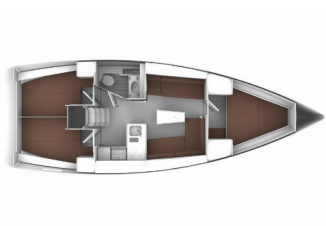

BAVARIA CRUISER 37

Lilli (2017)

BRAIN Yachting or type unknown

BRAIN Yachting • Neubaugasse 43/4 • 1070 Vienna • Austria

Phone: +43 1 435 0804

E-mail: relax@brain-yachting.com

Web: www.brain-yachting.com

Yacht Base	Marina Vrsar, Croatia
Yacht ID	682
Yacht Brands	Bavaria
Yacht Name	Lilli
Production Year	2017
Length	11.30 M
Cabins	3
Berths	6
WC	1

COMFORT: Cockpit cushions

DECK: Anchor with chain, Bathing platform, Bilge pump - Mechanic, Bimini top, Boat hook, Bosun's chair (Safe seat) (boatswain's chair), Dinghy, Electric anchor windlass, Fenders, Mooring ropes, Outboard engine, Sprayhood