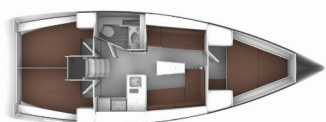

BAVARIA CRUISER 37

Mimi (2017)

[BRAIN Yachting](#) or type unknown

BRAIN Yachting • Neubaugasse 43/4 • 1070 Vienna • Austria

Phone: +43 1 435 0804

E-mail: relax@brain-yachting.com

Web: www.brain-yachting.com

Yacht Base	Marina Vrsar, Croatia
Yacht ID	681
Yacht Brands	Bavaria
Yacht Name	Mimi
Production Year	2017
Length	11.30 M
Cabins	3
Berths	6
WC	1

COMFORT: Cockpit cushions

DECK: Anchor with chain, Bathing platform, Bilge pump - Mechanic, Bimini top, Boat hook, Bosun's chair (Safe seat) (boatswain's chair), Dinghy, Electric anchor windlass, Fenders, Mooring ropes, Outboard engine, Sprayhood

ENTERTAINMENT: Outdoor speakers, Radio

GALLEY: Gas cookers, Hot water, Kitchen utensils (Galley equipment, cutlery), Oven, Pressurized water system, Refrigerator, Sink, Water pump

NAVIGATION: Autopilot, Binoculars, Compass, Echosounder/Depthsounder, GPS chart plotter - cockpit, Harbour guides, Log, Nautical charts, Navigation set, Navtex, Wind instrument/Anemometer, Windex

SAFETY: Black Water Tank, Fire extinguisher, Flashlight, Fog horn, Life belts (Safety harness), Life buoy + Flashing light, Life jackets, Liferaft, Railing net (Safety net), Set of tools, Signal rockets and torches, VHF radio

SAILS: Blister, Spinnaker boom

YACHT ELECTRICS: Batteries, Bilge pump - Electric, Converter 230V/12V, Electricity 230VAC, Solar panels, Start battery