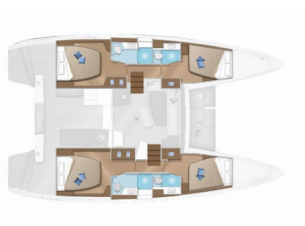

LAGOON 42

Almalu (2025)

BRAIN Yachting or type unknown

BRAIN Yachting • Neubaugasse 43/4 • 1070 Vienna • Austria

Phone: +43 1 435 0804

E-mail: relax@brain-yachting.com

Web: www.brain-yachting.com

Yacht Base	Sicily, Portorosa, Italy
Yacht ID	6808
Yacht Brands	Lagoon
Yacht Name	Almalu
Production Year	2025
Length	12.80 M
Cabins	4 + 1
Berths	8 + 2 + 1
WC	4

COMFORT: Outside cushions

DECK: Anchor winch remote control, Cockpit table, Cockpit/stern, outside shower, Electric anchor windlass, Outboard engine, Teak cockpit, Tender

ENTERTAINMENT: Radio mp3 player

GALLEY: Hot water, NESPRESSO coffee machine

INTERIOR: Convertible table in salon, Electric fans, Electric toilet

NAVIGATION: Autopilot, Echosounder/Depthsounder, GPS chart plotter, Speedometer (Speed log), Wind instrument/Anemometer

SAFETY: VHF radio

SAILS: Electric halyard winch, Self tacking jib

YACHT ELECTRICS: Air Conditioning, Generator, Inverter, USB sockets, Watermaker - desalinator