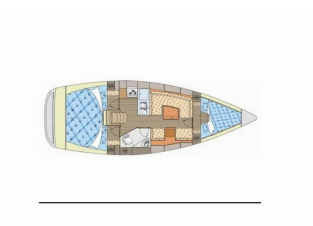

ELAN 344 IMPRESSION

Patriot (2011)

[BRAIN Yachting](#) or type unknown

BRAIN Yachting • Neubaugasse 43/4 • 1070 Vienna • Austria

Phone: +43 1 435 0804

E-mail: relax@brain-yachting.com

Web: www.brain-yachting.com

Yacht Base	Marina Losinj, Mali Losinj, Croatia
Yacht ID	6763
Yacht Brands	Elan Marine
Yacht Name	Patriot
Production Year	2011
Length	10.46 M
Cabins	3
Berths	6 + 2
Max Persons	8
WC	1

COMFORT: Cockpit cushions

DECK: Bilge pump - Mechanic, Bimini top, Cockpit table, Cockpit/stern, outside shower, Electric anchor windlass, Outdoor Lighting Control, Spare anchor (Reserve, Auxiliary anchor), Sprayhood, Teak cockpit, Winch handles

ENTERTAINMENT: Indoor speakers, Outdoor speakers, Radio CD/mp3 player, USB, AUX input

GALLEY: Hot water

NAVIGATION: Autopilot, GPS chart plotter, GPS chart plotter - cockpit, Navigation (Nautical) charts and nautical guide, Pilot book, Windex

SAFETY: Black Water Tank, Emergency tiller, Fire extinguisher, Life jackets, VHF radio

SAILS: Lazy bag, Lazy jacks, Spinnaker boom

YACHT ELECTRICS: Bilge pump - Electric, Heating