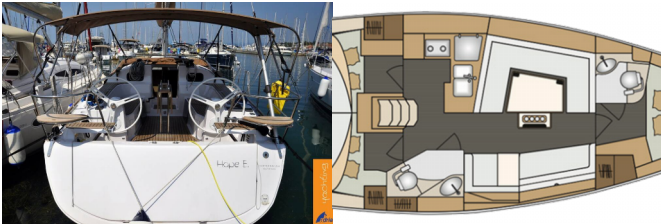

ELAN IMPRESSION 40

Hope E. (2017)

BRAIN Yachting or type unknown

BRAIN Yachting • Neubaugasse 43/4 • 1070 Vienna • Austria

Phone: +43 1 435 0804

E-mail: relax@brain-yachting.com

Web: www.brain-yachting.com

Yacht Base	Izola, Slovenia
Yacht ID	669
Yacht Brands	Elan Marine
Yacht Name	Hope E.
Production Year	2017
Length	11.90 M
Cabins	3
Berths	6 + 2
WC	2

ADDITIONAL: Flag

COMFORT: Bed linen, Pillows

DECK: Anchor, Anchor with chain, Bimini top, Boat hook, Bosun's chair (Safe seat) (boatswain's chair), Cockpit table, Cockpit/stern, outside shower, Deck brush, Dinghy, Electric anchor windlass, Fenders, Gangway, Jerry cans for fuel, Mooring ropes, Plastic bucket, Sponge, Sprayhood, Winch handles