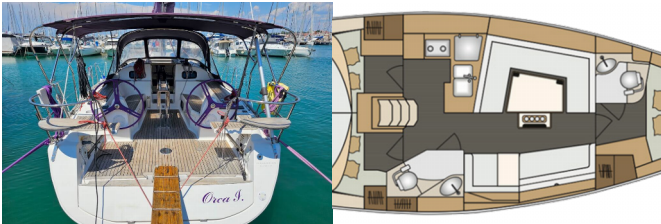

ELAN IMPRESSION 40

Orca.I (2017)

BRAIN Yachting or type unknown

BRAIN Yachting • Neubaugasse 43/4 • 1070 Vienna • Austria

Phone: +43 1 435 0804

E-mail: relax@brain-yachting.com

Web: www.brain-yachting.com

Yacht Base	Izola, Slovenia
Yacht ID	668
Yacht Brands	Elan Marine
Yacht Name	Orca.I
Production Year	2017
Length	11.90 M
Cabins	3
Berths	6 + 2
WC	2

ADDITIONAL: Flag

COMFORT: Bed linen, Pillows

DECK: Anchor, Anchor with chain, Bimini top, Boat hook, Bosun's chair (Safe seat) (boatswain's chair), Cockpit table, Cockpit/stern, outside shower, Deck brush, Dinghy, Electric anchor windlass, Fenders, Gangway, Jerry cans for fuel, Mooring ropes, Plastic bucket, Sponge, Sprayhood, Winch handles

ENTERTAINMENT: DVD player, LCD TV, Radio CD player

GALLEY: Coffee pot, Gas bottles, Hot water, Kitchen utensils (Galley equipment, cutlery), Refrigerator

INTERIOR: Barometer, Bilge pump handle, Yacht documents

NAVIGATION: Autopilot, Bow thruster, Compass, Complete navigation equipment, GPS, GPS chart plotter, Hand bearing compass, Nautical charts, Radar reflector, Triangles, Tridata, Wind instrument/Anemometer, Windex

SAFETY: Automatic Inflatable Life Jacket, Distress signals, Emergency tiller, Fire extinguisher, First aid kit, Floating light, Fog horn, Horseshoe lifebuoy, Life belts (Safety harness), Life jackets, Liferaft, Oars (Paddles), Safety equipment, Set of tools, Torch, VHF radio, Wire (shroud) cutter

SAILS: Lazy jacks

YACHT ELECTRICS: Battery charger, Heating, Pump, Shore connection 220 V, Shore power cable