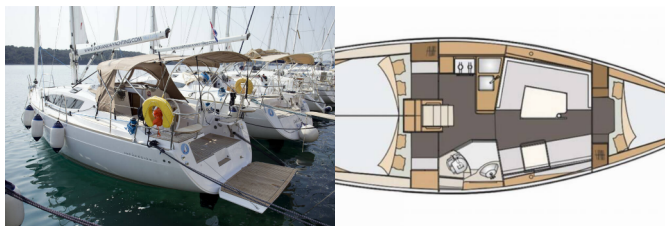

ELAN IMPRESSION 35

Essi (2017)

BRAIN Yachting or type unknown

BRAIN Yachting • Neubaugasse 43/4 • 1070 Vienna • Austria

Phone: +43 1 435 0804

E-mail: relax@brain-yachting.com

Web: www.brain-yachting.com

Yacht Base	Marina Losinj, Mali Losinj, Croatia
Yacht ID	667
Yacht Brands	Elan Marine
Yacht Name	Essi
Production Year	2017
Length	9.99 M
Cabins	3
Berths	6 + 2
Max Persons	8
WC	1

COMFORT: Bed linen, Pillows

DECK: Anchor Delta, Bathing platform, Bimini top, Cockpit table, Cockpit/stern, outside shower, Deck lights, Dinghy, Electric anchor windlass, LED outdoor ambiance lights, Sprayhood, Teak cockpit

ENTERTAINMENT: Indoor speakers, Outdoor speakers, Radio CD player + USB

GALLEY: Gas bottles, Gas cookers, Hot water, Oven, Refrigerator, Sink

INTERIOR: Ambiantal lighting

NAVIGATION: Autopilot, Compass, GPS chart plotter, Log, Speed, Depth- echo sounder, Navigation (Nautical) charts and nautical guide, Radar reflector, Wind instrument/Anemometer

SAFETY: Distress signals, Fire extinguisher, First aid kit, Life jackets, VHF radio

YACHT ELECTRICS: Battery charger, Bilge pump - Electric, Shore power cable