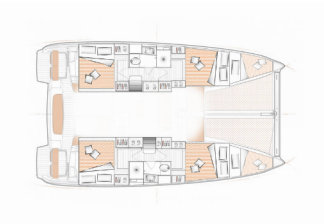

Web: [www.brain-yachting.com](http://www.brain-yachting.com)

<b>Yacht Base</b>	Paros, Greece
<b>Yacht ID</b>	6664
<b>Yacht Brands</b>	Excess
<b>Yacht Name</b>	Little Blue Ocean
<b>Production Year</b>	2025
<b>Length</b>	11.42 M
<b>Cabins</b>	4 + 2
<b>Berths</b>	8 + 2
<b>WC</b>	2

**COMFORT:** Bed linen, Blankets, Cockpit cushions, Pillows, Towels

**DECK:** Bilge pump - Mechanic, Black ball, Boat hook, Bosun's chair (Safe seat) (boatswain's chair), Cockpit/stern, outside shower, Dinghy, Electric anchor windlass, Fenders, Fuel funnel, Gangway, Jerry cans for fuel, Main anchor, Mooring ropes, Outboard engine, Plastic bucket, Spare anchor (Reserve, Auxiliary anchor), Swimming ladder, Water hose