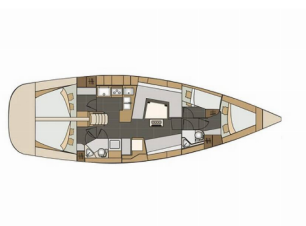

ELAN IMPRESSION 45

Tightrope (2017)

BRAIN Yachting or type unknown

BRAIN Yachting • Neubaugasse 43/4 • 1070 Vienna • Austria

Phone: +43 1 435 0804

E-mail: relax@brain-yachting.com

Web: www.brain-yachting.com

Yacht Base	Pula, Marina Polesana, Croatia
Yacht ID	665
Yacht Brands	Elan Marine
Yacht Name	Tightrope
Production Year	2017
Length	13.85 M
Cabins	4
Berths	8 + 2
WC	2

COMFORT: Bed linen, Blankets, Pillows

DECK: Bathing platform, Bimini top, Cockpit table, Cockpit/stern, outside shower, Dinghy, Electric anchor windlass, Sprayhood

ENTERTAINMENT: Audio pack, Bluetooth player, Indoor speakers, TV

GALLEY: Gas bottles, Gas cookers, Hot water, Microwave, Oven, Refrigerator, Sink

NAVIGATION: Autopilot, Bow thruster, Compass, Complete navigation equipment, GPS chart plotter – cockpit, Navigation (Nautical) charts and nautical guide, Radar reflector, Wind instrument/Anemometer

SAFETY: Black Water Tank, Distress signals, Fire extinguisher, First aid kit, Inflatable life raft, Life belts (Safety harness), Life jackets, VHF radio

YACHT ELECTRICS: Batteries, Heating, Shore power cable, WC pump