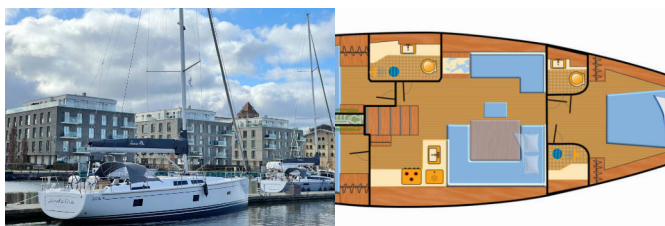

HANSE 458

Namaka Elua (2023)

BRAIN Yachting or type unknown

BRAIN Yachting • Neubaugasse 43/4 • 1070 Vienna • Austria

Phone: +43 1 435 0804

E-mail: relax@brain-yachting.com

Web: www.brain-yachting.com

Yacht Base	Palma De Mallorca, Marina Naviera Balear, Spain
Yacht ID	6617
Yacht Brands	Hanse Yachts
Yacht Name	Namaka Elua
Production Year	2023
Length	14.04 M
Cabins	3
Berths	6 + 2
Max Persons	8
WC	2

ADDITIONAL: Flag

COMFORT: Cockpit cushions

DECK: Anchor light, Anchor with chain, Bathing platform, Bimini top, Boat hook, Bosun's chair (Safe seat) (boatswain's chair), Cockpit table, Cockpit/stern, outside shower, Davit, Deck brush, Dinghy, Electric anchor windlass, Fenders, Gangway, Jerry cans for diesel, Mooring ropes, Plastic bucket, Spare anchor (Reserve, Auxiliary anchor), Sprayhood, Swimming ladder, Teak cockpit

SAILS: Lazy bag, Lazy jacks, Spinnaker pole, Winch

YACHT ELECTRICS: 12V Socket, 220V socket, Bilge pump - Electric, Converter 230V/12V, Heating, Shore power cable

PRICE AND AVAILABILITY

Hanse 458 Namaka Elua (2023)