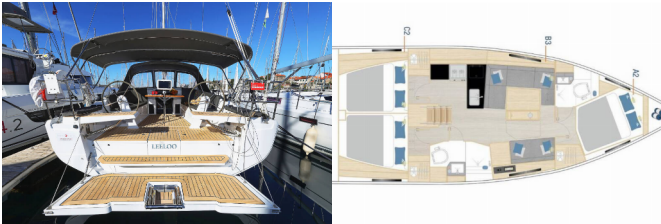

HANSE 360

Leelo (2025)

BRAIN Yachting Image not found or type unknown

BRAIN Yachting • Neubaugasse 43/4 • 1070 Vienna • Austria

Phone: +43 1 435 0804

E-mail: relax@brain-yachting.com

Web: www.brain-yachting.com

Yacht Base	Marina Mandalina, Sibenik, Croatia
Yacht ID	6599
Yacht Brands	Hanse Yachts
Yacht Name	Leelo
Production Year	2025
Length	11.32 M
Cabins	3
Berths	6 + 2
Max Persons	8
WC	2

COMFORT: Bed linen

DECK: Bathing platform, Bimini top, Cockpit table, Cockpit/stern, outside shower, Dinghy, Sprayhood, Teak cockpit