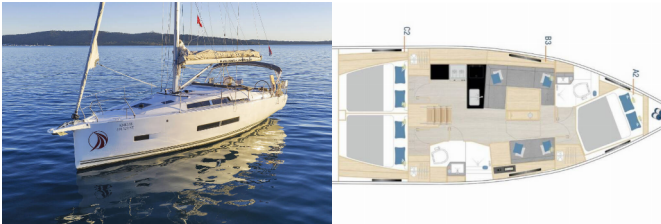

HANSE 360

Amelie (2025)

BRAIN Yachting Image not found or type unknown

BRAIN Yachting • Neubaugasse 43/4 • 1070 Vienna • Austria

Phone: +43 1 435 0804

E-mail: relax@brain-yachting.com

Web: www.brain-yachting.com

| | |
|------------------------|-------------------------|
| Yacht Base | Marina Kastela, Croatia |
| Yacht ID | 6598 |
| Yacht Brands | Hanse Yachts |
| Yacht Name | Amelie |
| Production Year | 2025 |
| Length | 11.32 M |
| Cabins | 3 |
| Berths | 6 + 2 |
| Max Persons | 8 |
| WC | 2 |

COMFORT: Bed linen

DECK: Bathing platform, Bimini top, Cockpit table, Cockpit/stern, outside shower, Dinghy, Sprayhood, Teak cockpit

ENTERTAINMENT: Outdoor speakers, Radio CD mp3 player + USB

GALLEY: Hot water, Kitchen utensils (Galley equipment, cutlery), Oven, Refrigerator, Stove

INTERIOR: Salon

NAVIGATION: Autopilot, Bow thruster, GPS chart plotter - cockpit, Nautical charts, Pilot book, Tridata

SAFETY: VHF radio

YACHT ELECTRICS: Battery charger, Inverter

PRICE AND AVAILABILITY

Hanse 360 Amelie (2025)