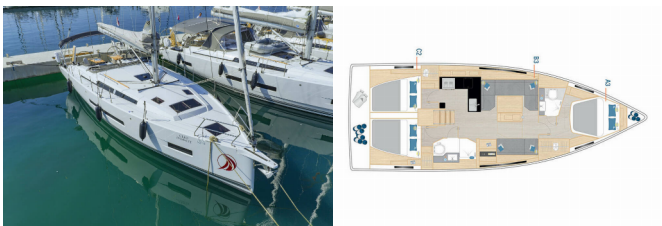

HANSE 410

Cleo (2025)

[BRAIN Yachting](#) or type unknown

BRAIN Yachting • Neubaugasse 43/4 • 1070 Vienna • Austria

Phone: +43 1 435 0804

E-mail: relax@brain-yachting.com

Web: www.brain-yachting.com

Yacht Base	Sukosan, D-Marin Dalmacija Marina, Croatia
Yacht ID	6595
Yacht Brands	Hanse Yachts
Yacht Name	Cleo
Production Year	2025
Length	12.55 M
Cabins	3
Berths	6 + 2
Max Persons	8
WC	2

COMFORT: Bed linen, Cockpit cushions

DECK: Bathing platform, Bimini top, Cockpit table, Cockpit/stern, outside shower, Dinghy, Sprayhood, Teak cockpit

ENTERTAINMENT: Outdoor speakers, Radio CD mp3 player + USB